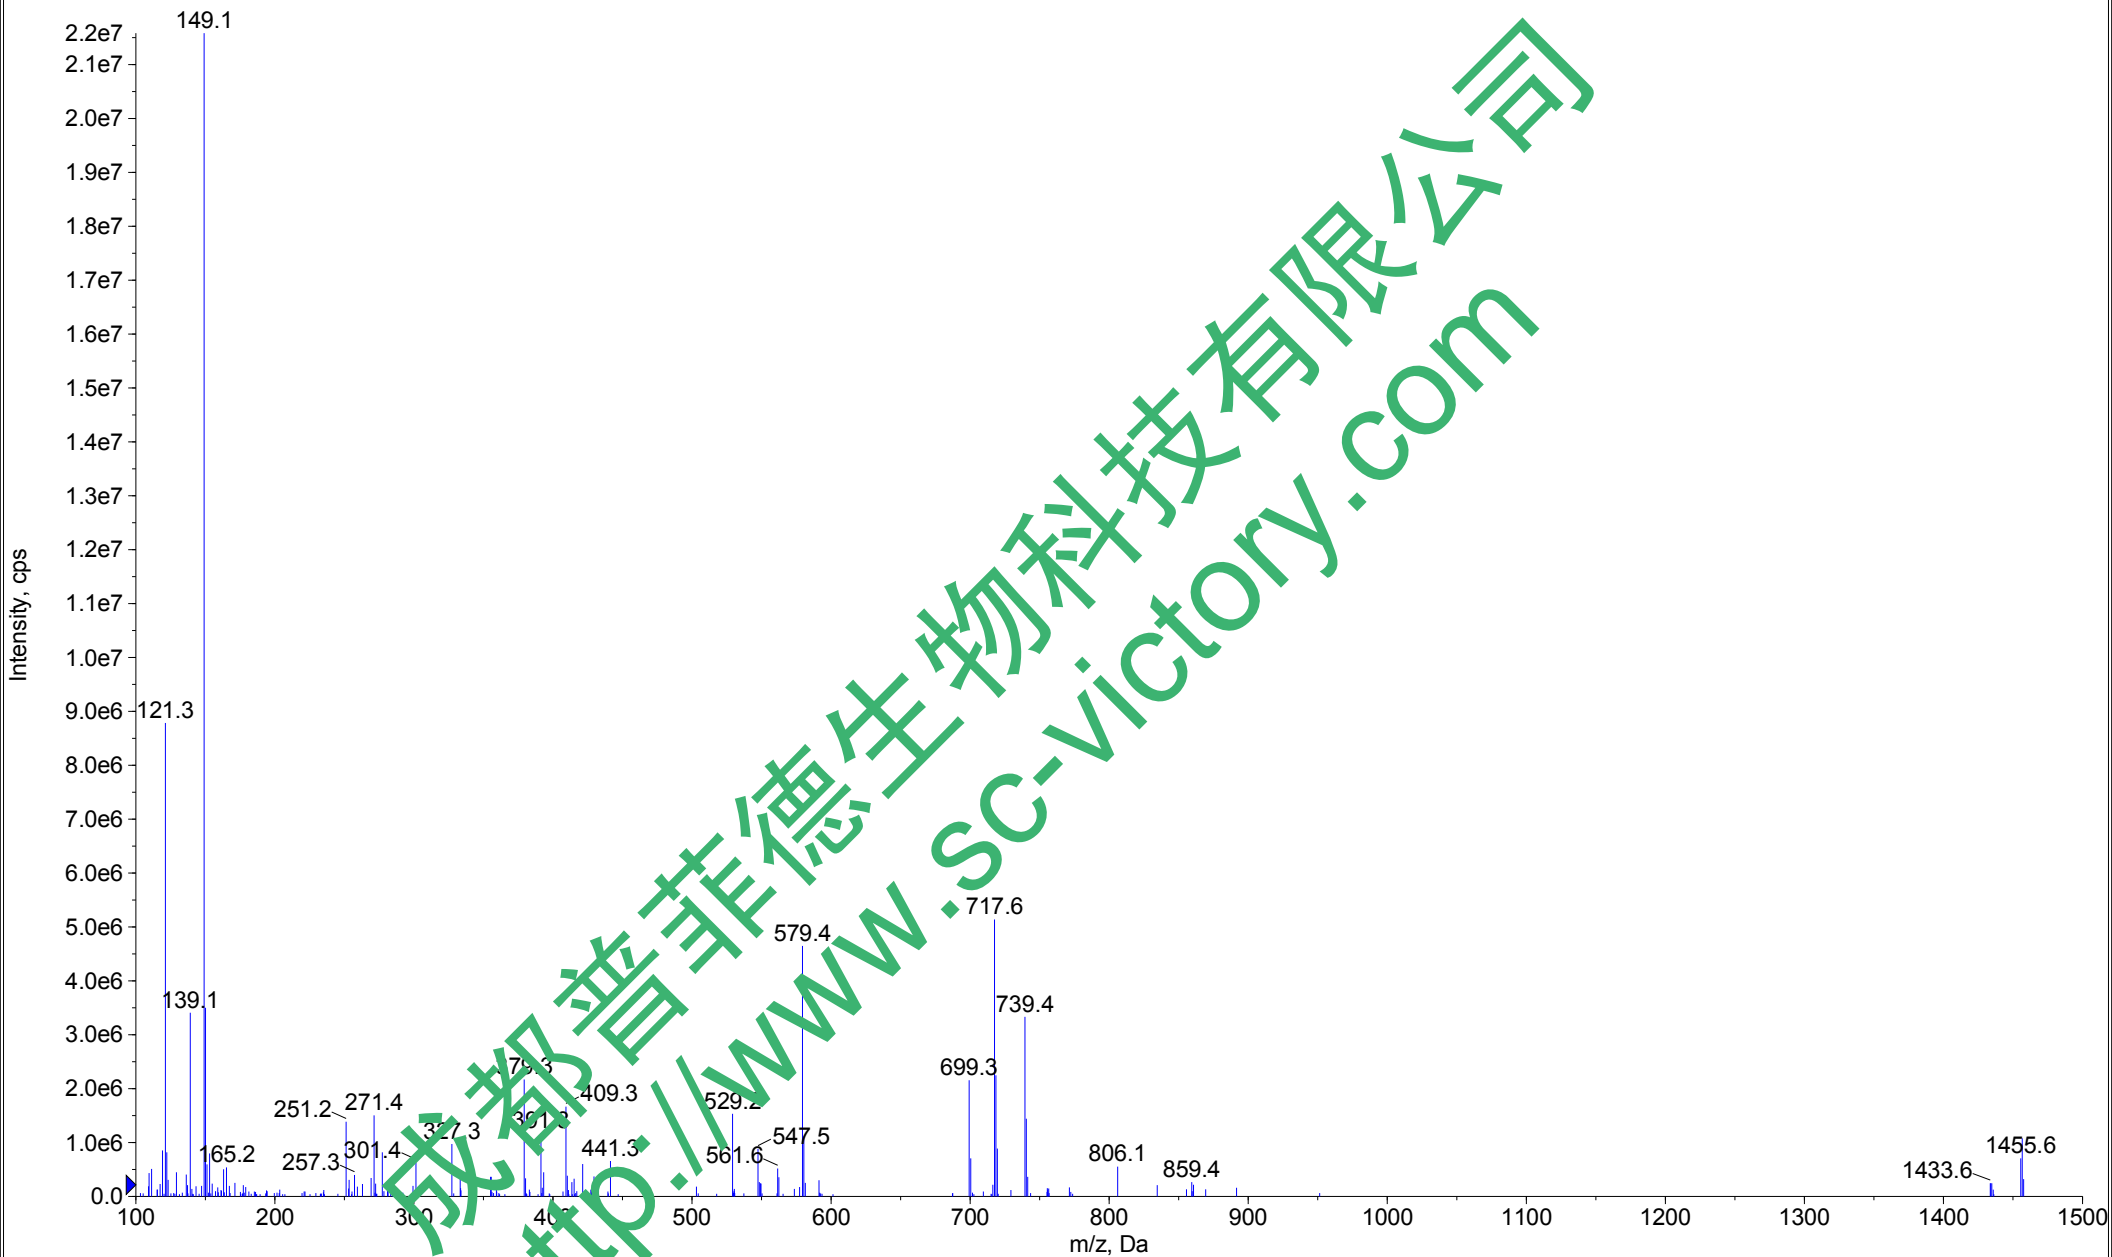

+Q1: 2.807 min from Sample 9 (chahuangsu1) of DataSET1.wiff (Turbo Spray), Centroided

Max. 2.2e7 cps

成都普菲德生物科技有限公司
http://www.sc-victory.com