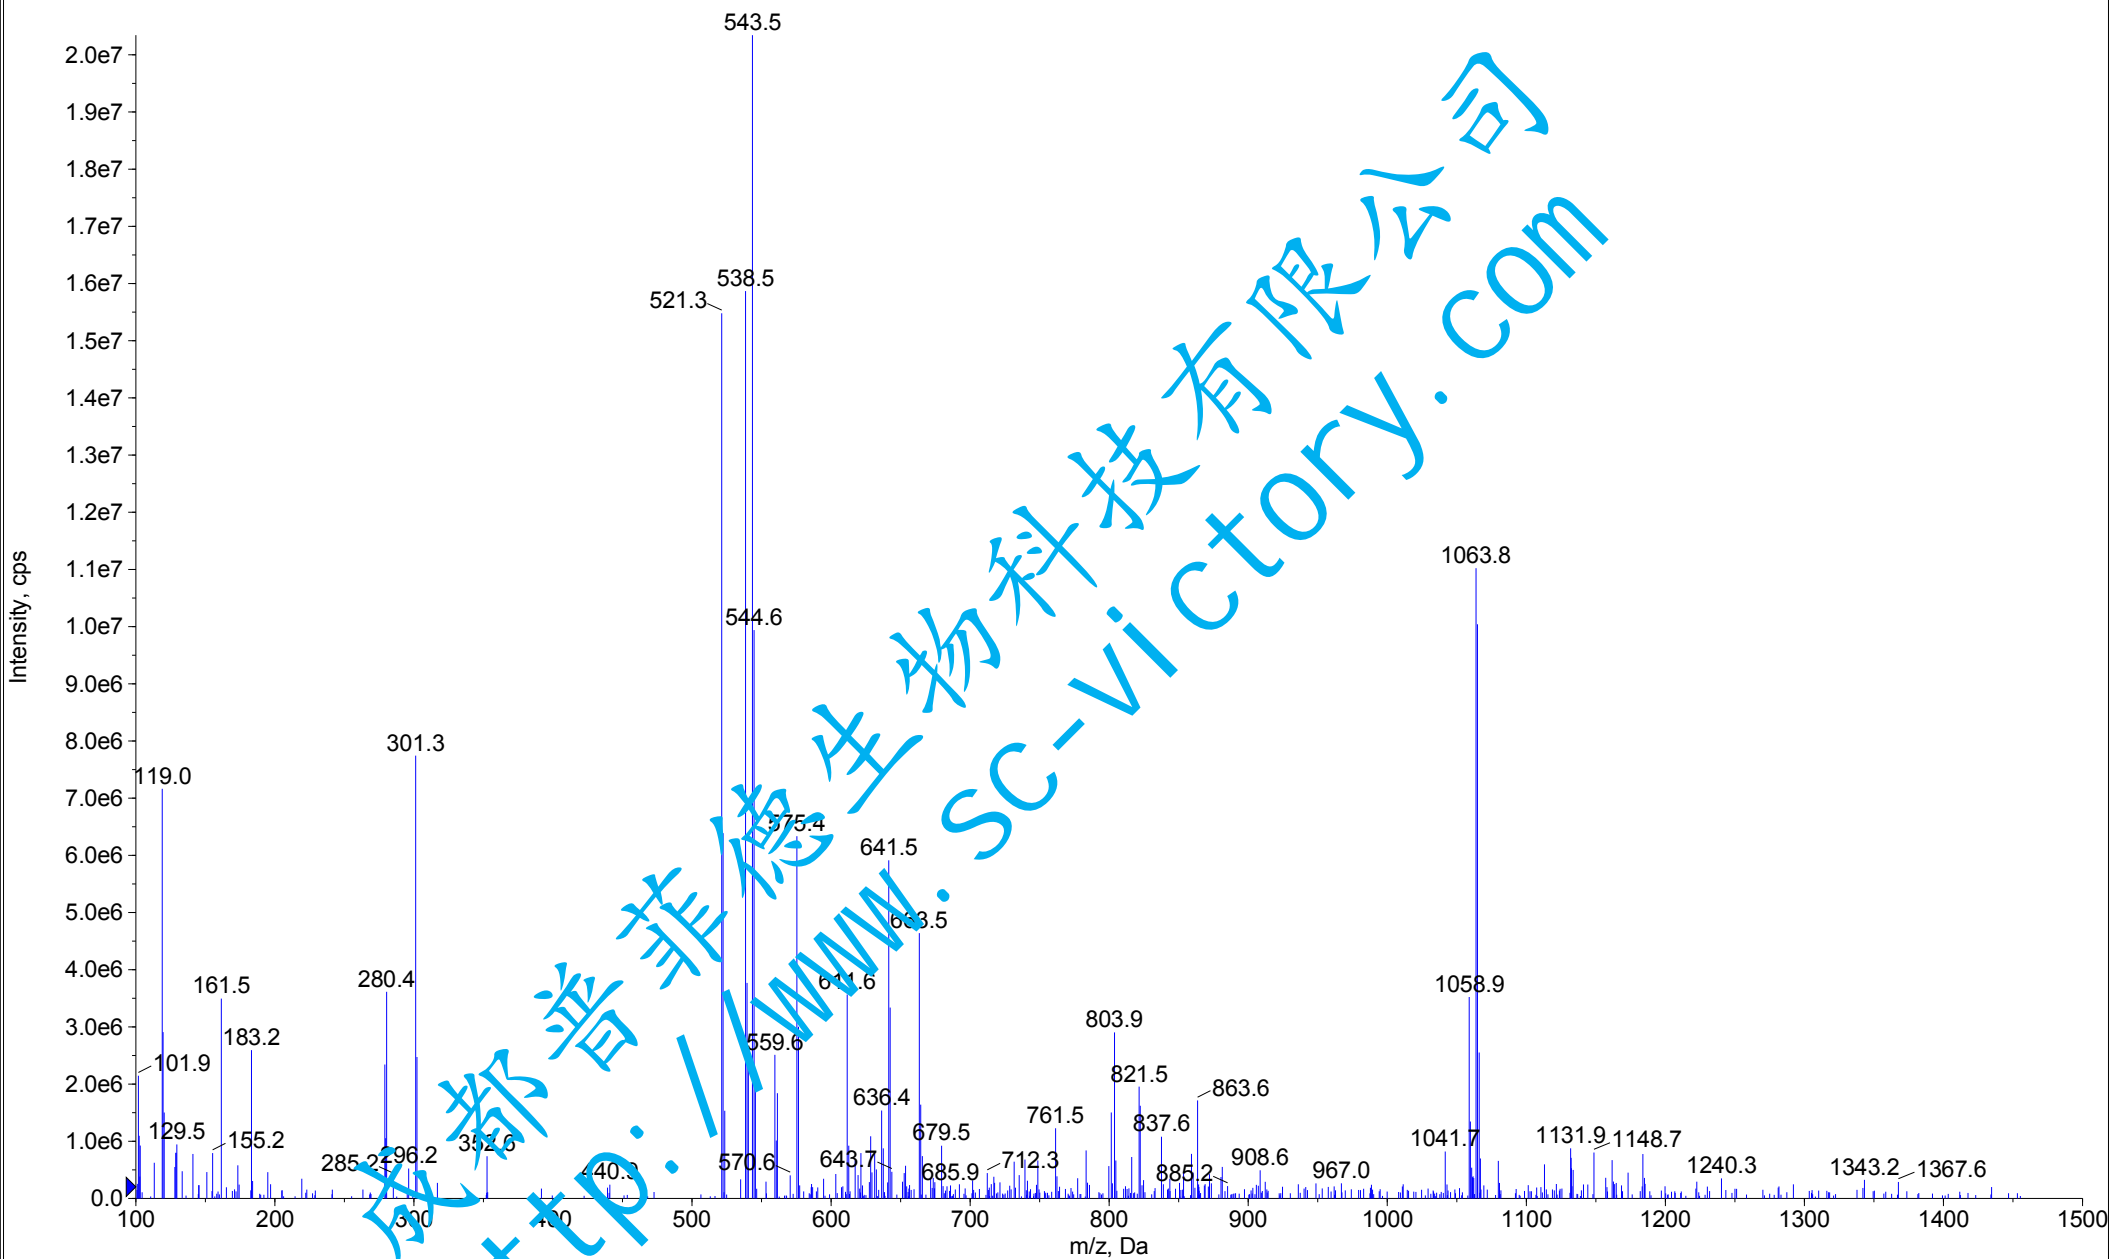

+Q1: 4.010 to 4.211 min from Sample 4 (yadanzikuchun) of DataSET1.wiff (Turbo Spray), subtracted (1.704 to 3.208 min), Centroided

Max. 2.0e7 cps

Collected by: GLP-PC\GLP  
Electronic Signature: no  
Operator: GLP