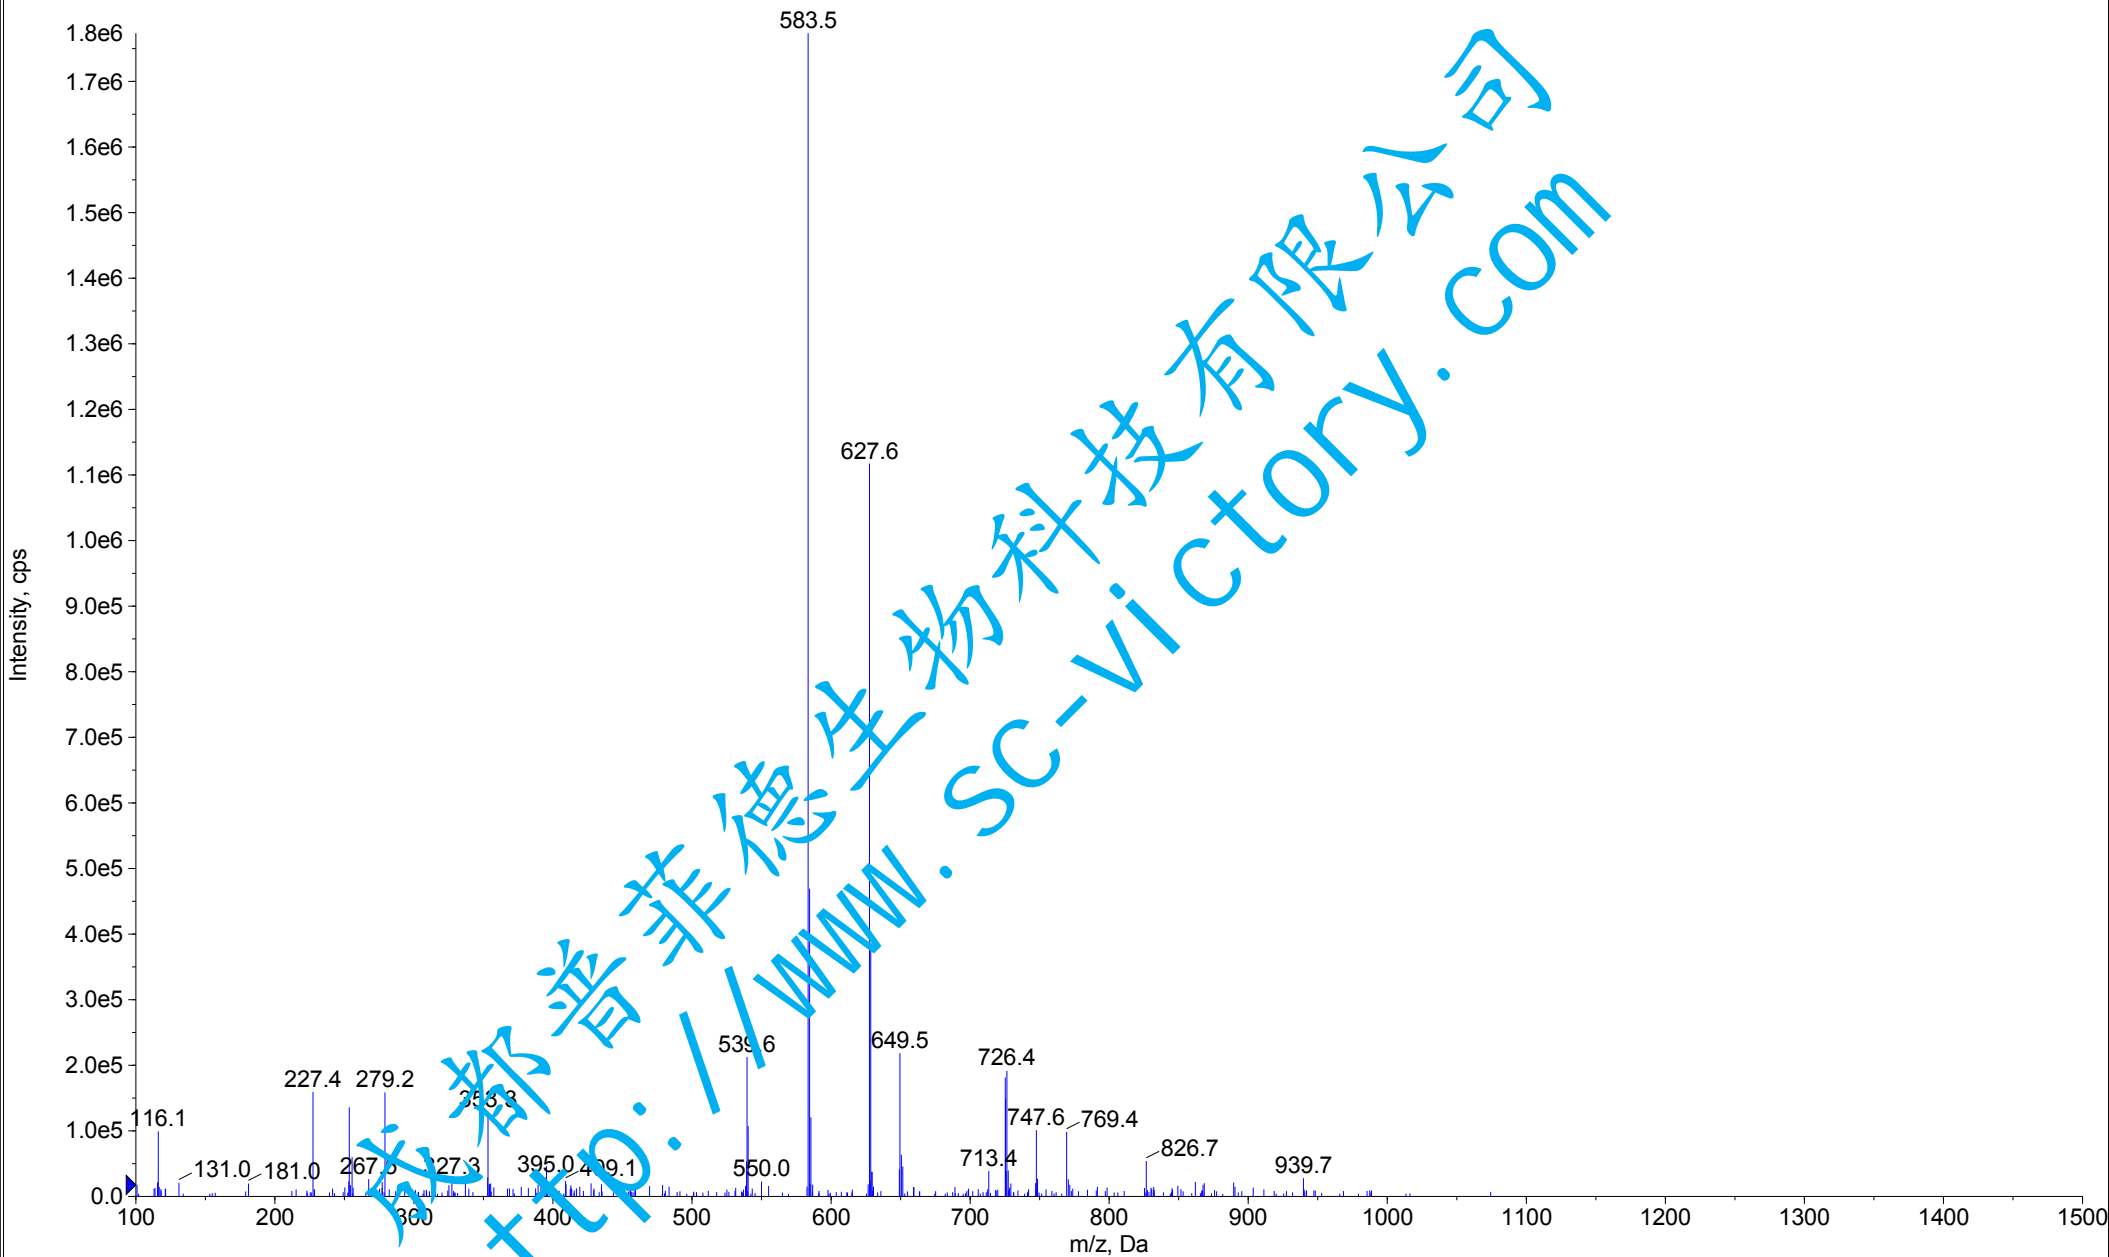

-Q1: 5.681 to 5.748 min from Sample 9 (tenhuagnsuan) of DataSET1.wiff (Turbo Spray), subtracted (6.349 to 7.385 min), Centroided

Max. 1.8e6 cps

Collected by: GLP-PC\GLP  
Electronic Signature: no  
Operator: GLP